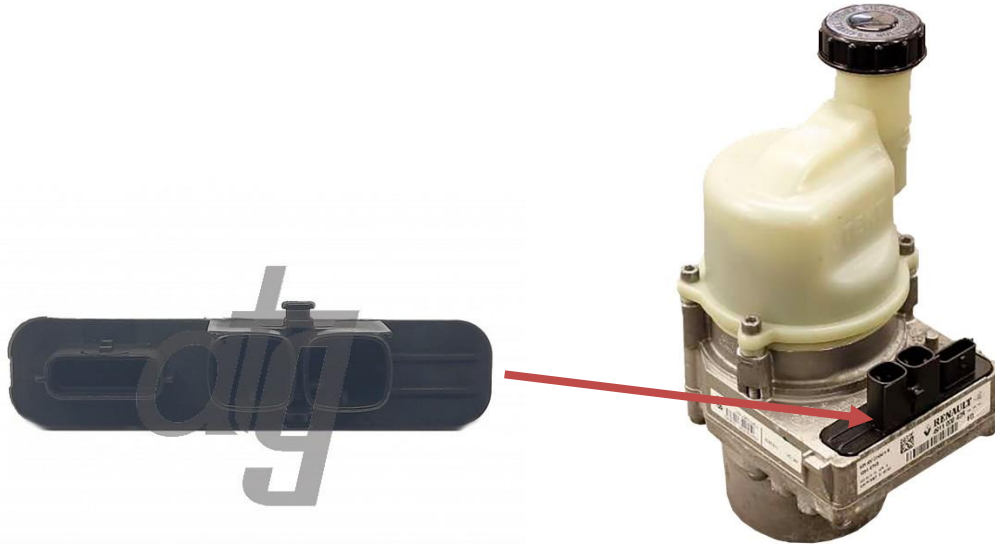

EHPS pump control unit connector Part No. 30210033

| Application |
|---|
| RENAULT DOKKER 2012- RENAULT DUSTER 2013- RENAULT LODGY 2012- RENAULT LOGAN II/SANDERO II 2013- |

FITS THE FOLLOWING

| EHPS pump part number | Crossreferences | Application |
|------------------------------|---|--|
| ATGG3097RB | RENAULT 491100611R, 491109155R, 491102583R, 491101292R, 491108089R, 491101552R, 491100842R, 491103919R, 491101351R ATG EPR0097AT | Dacia Logan II (2012 -) Sandero II (2013 -) Renault Dokker (I) (2012 -) Duster I (2011 - 2015) Logan II (2014 -) Sandero II (2014 -) |